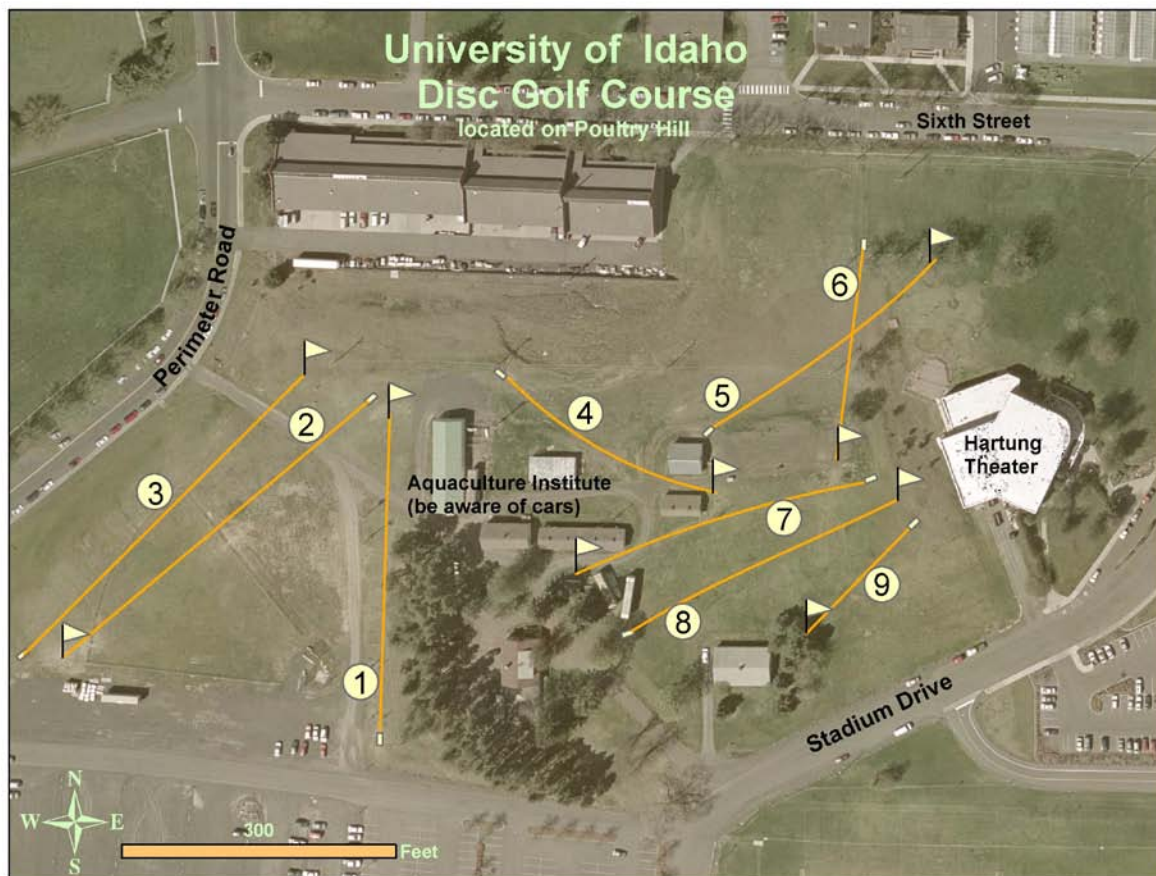

University of Idaho Disc Golf - Course Map

Map created by Joseph Mierzewski & the U of I Disc Golf Club
Dec. 2007

* note - During July the stage behind Hartung Theater is in use for performance. If people are present, Hole 5 is closed.