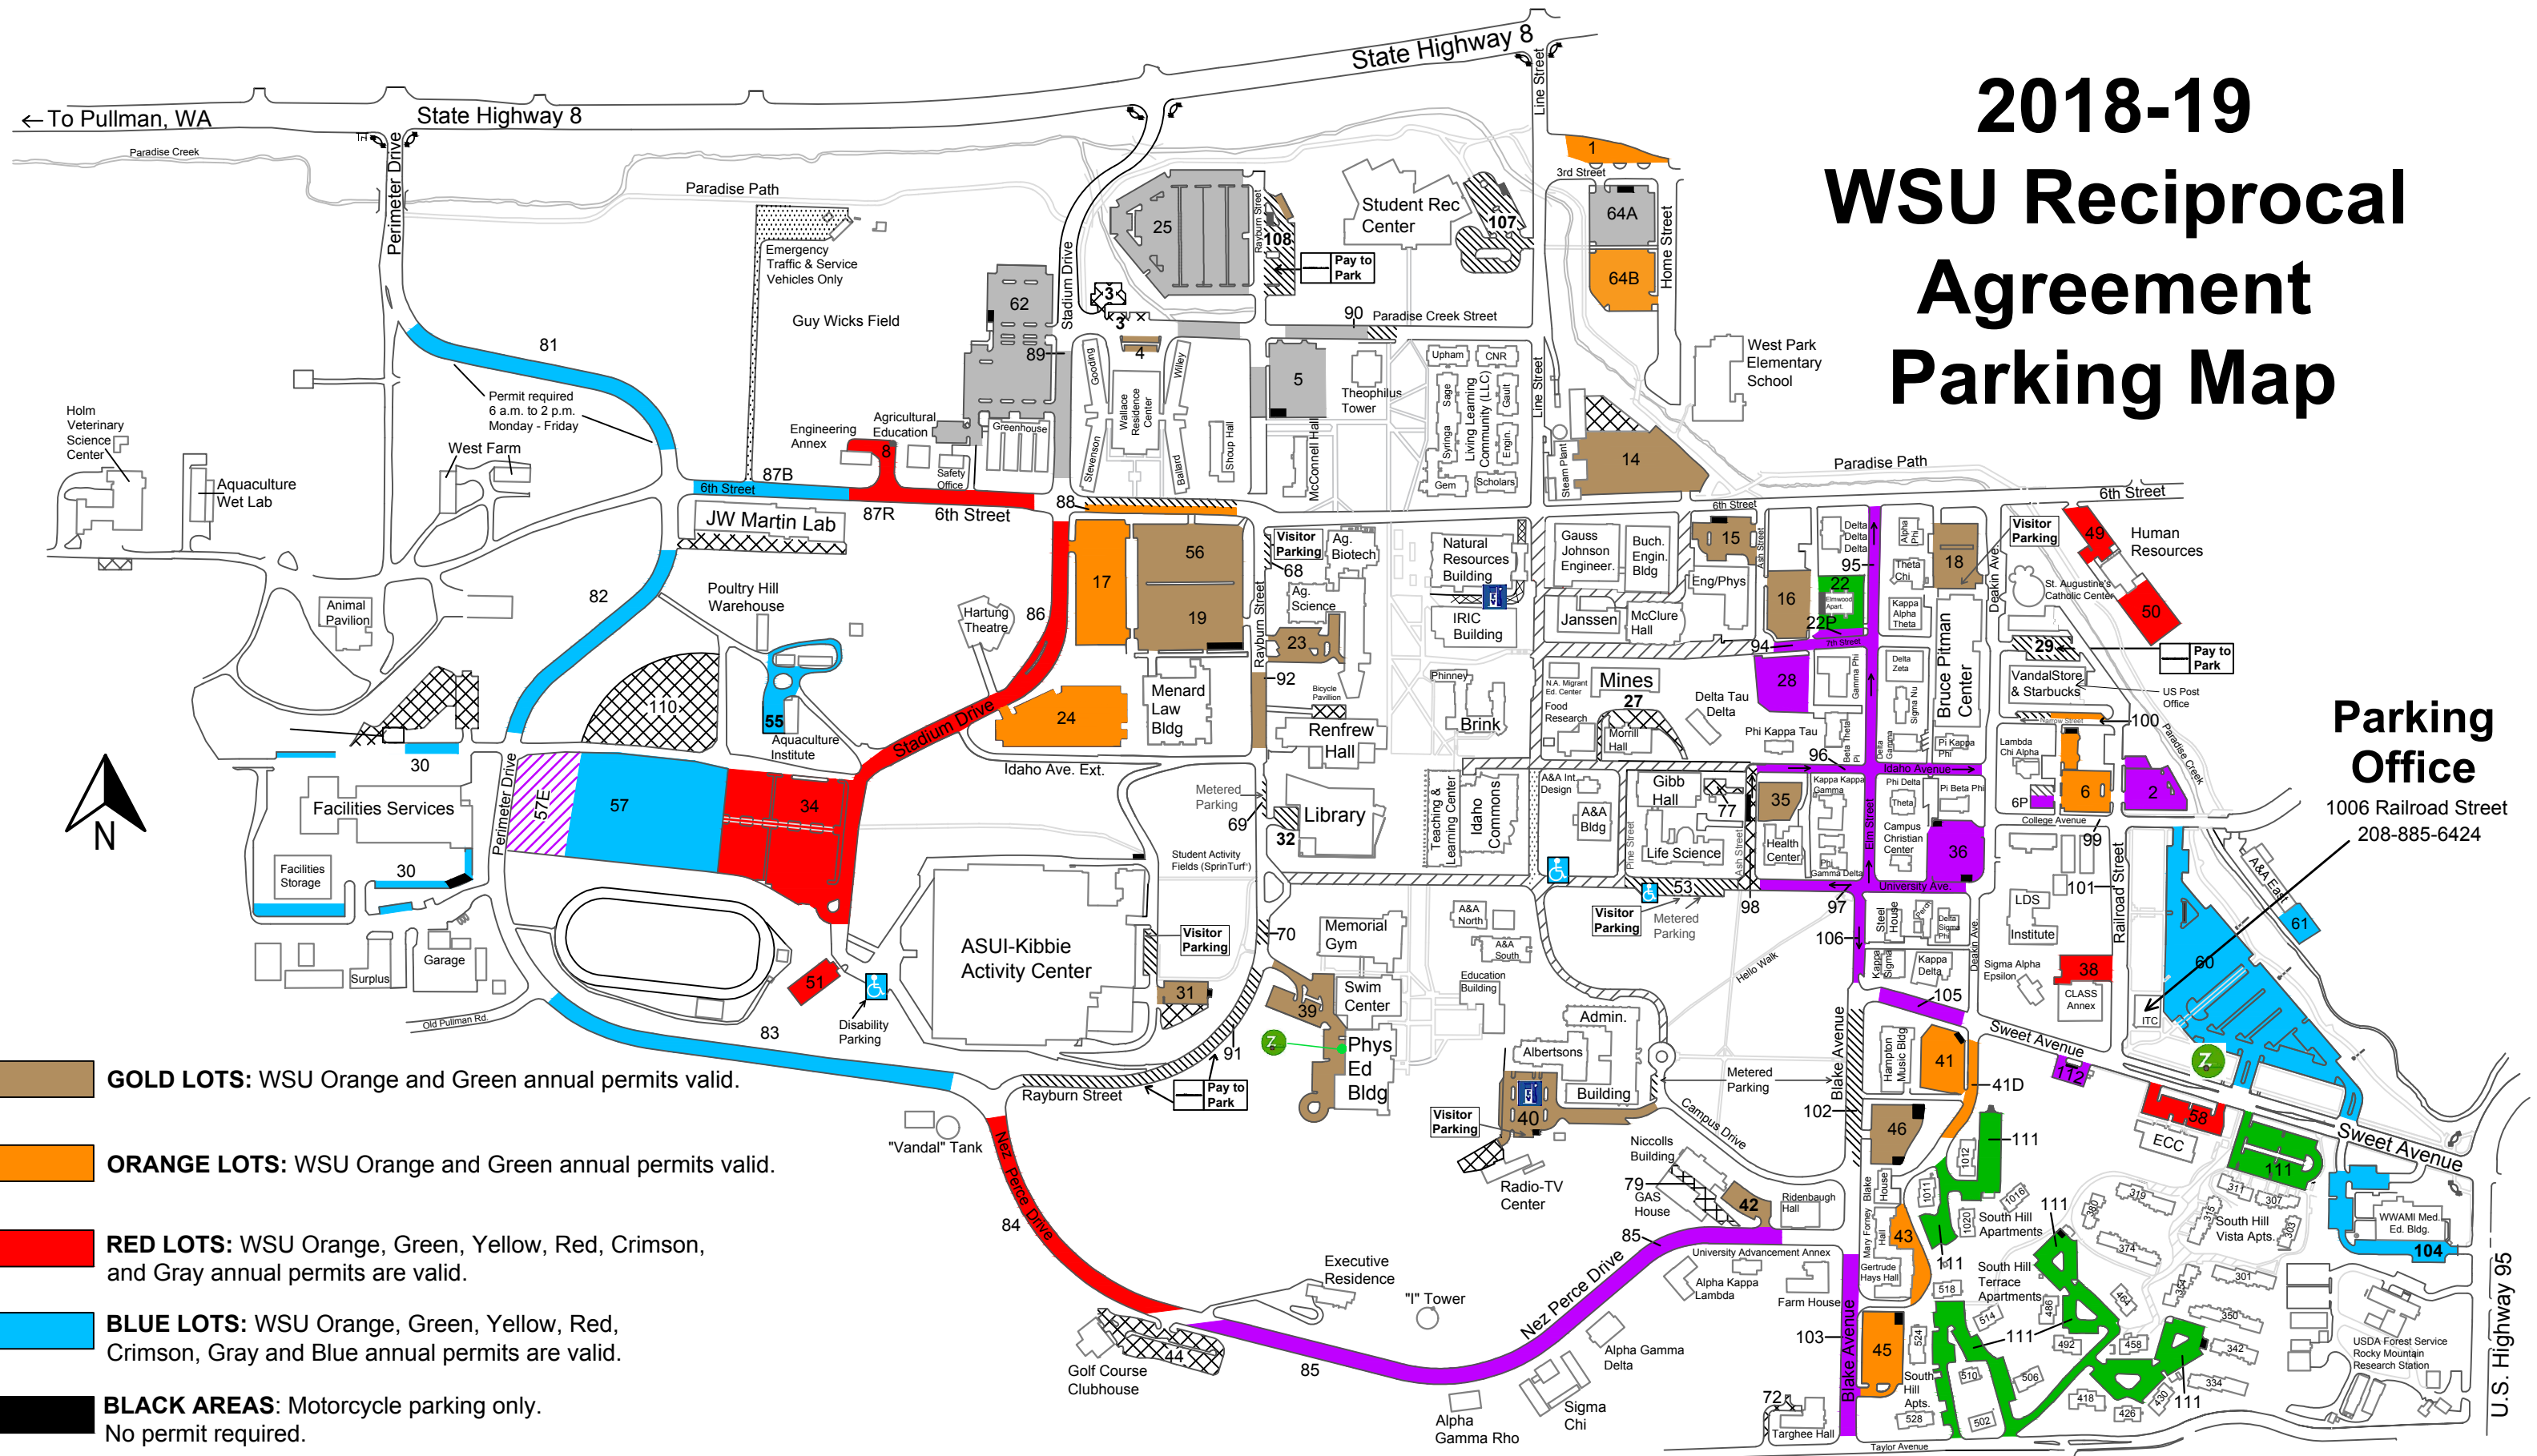

2018-19 WSU Reciprocal Agreement Parking Map

Parking Office
1006 Railroad Street
208-885-6424

- GOLD LOTS:** WSU Orange and Green annual permits valid.
- ORANGE LOTS:** WSU Orange and Green annual permits valid.
- RED LOTS:** WSU Orange, Green, Yellow, Red, Crimson, and Gray annual permits are valid.
- BLUE LOTS:** WSU Orange, Green, Yellow, Red, Crimson, Gray and Blue annual permits are valid.
- BLACK AREAS:** Motorcycle parking only. No permit required.

Important notes:

WSU-issued zone permit displayed with a valid state-issued disability placard or disability license plate are valid in UI Disability parking spaces and parking permit areas. There is no reciprocity at UI for WSU parking permits in UI parking permit areas not specifically listed above. UI faculty, staff and students assigned to, enrolled at, or paying fees to the University of Idaho, or employees of other agencies located on the Moscow campus must display a UI parking permit when parking at UI. Any attempt by the above personnel to use a WSU parking permit in lieu of a UI permit may result in a fine for illegal use of a parking permit.